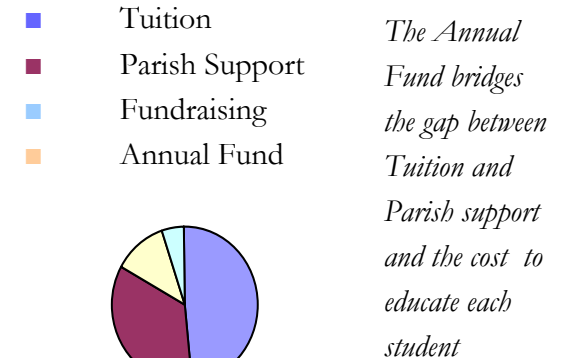

Why Give?

St. Eugene School provides an excellent faith based education. In order to do this, we rely on four main income sources: